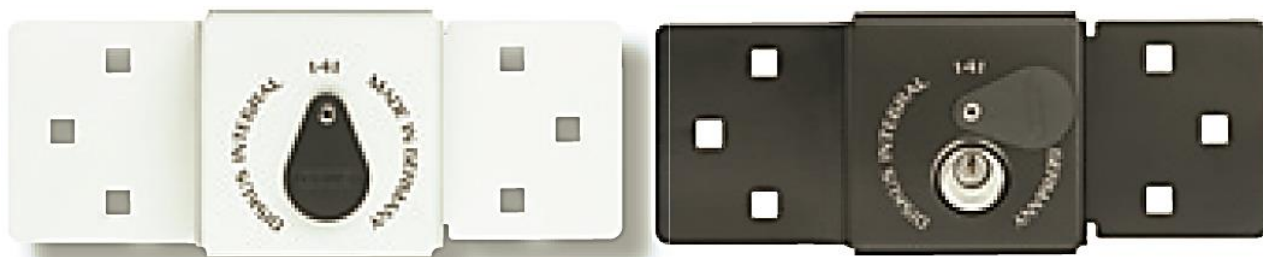

Security Tech Germany

 mm	 mm	 mm	Weight / kg Poids / kg Peso / kg	Level Niveau Nivel	Quantity Boxed Quantité Boîte Cantidad Caja	Quantity Carded Quantité Carte Cantidad Tarjeta
222	86.5	13	1.270	10	1	1

DI141/200

- Universal hasp with integrated Diskus® padlock for doors and gates
- Ideal for use on double doors (utility vans, storage sheds)
- Easy to operate with one hand due to handy frontal cylinder access
- Solid metal locking case prevents successful attacks on the integrated padlock
- Extremely corrosion resistant
- Mounting hardware (screw, drilling template and spacers up to 1/5" (5mm) height) and Diskus® lock are included
- Available in black and white